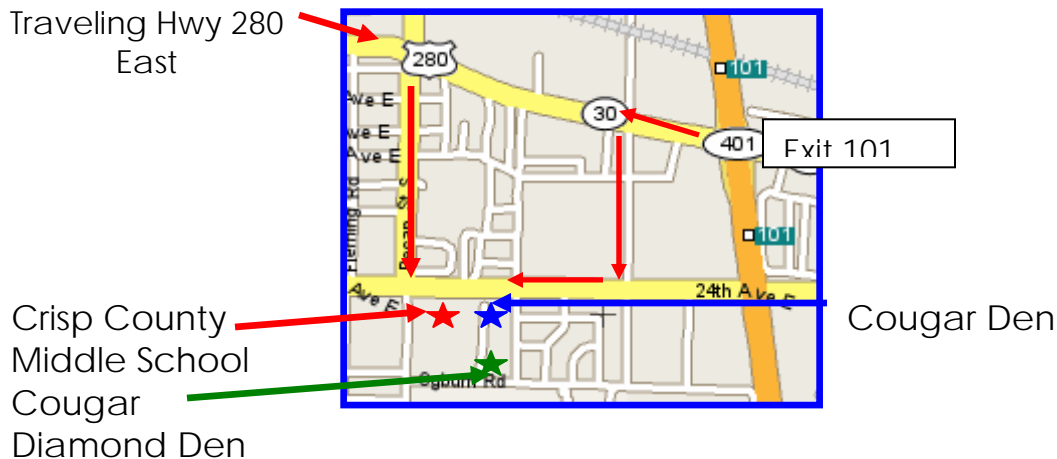

Directions to Cougar Den, Cougar Diamond Den and Crisp County Middle School

Traveling I-75 South

- Exit I-75 at exit 101
- Turn right and proceed 1 block to red light
- Turn left onto Greer Street (Hardee's on the Left; McDonald's on the right)
- Continue on Greer Street 8 blocks to stop sign
- Turn right onto 24th Avenue
- Cougar Den is approximately 2 blocks on the left
- Cougar Diamond Den is directly behind the Cougar Den
- Crisp County Middle School is next to Cougar Den

Traveling I-75 North

- Exit I-75 at Exit 101
- Turn Left and proceed 1 Block to red light
- Turn left onto Greer Street (Hardee's on the Left; McDonald's on the right)
- Continue on Greer Street 8 blocks to stop sign
- Turn right onto 24th Avenue
- Cougar Den is approximately 2 blocks on the left
- Cougar Diamond Den is directly behind the Cougar Den
- Crisp County Middle School is next to Cougar Den

Traveling Georgia 300

- Turn left onto I-75 north
- Exit I-75 at Exit 101
- Turn Left and proceed 1 Block to red light
- Turn left onto Greer Street (Hardee's on the Left; McDonald's on the right)

- Continue on Greer Street 8 blocks to stop sign
- Turn right onto 24th Avenue
- Cougar Den is approximately 2 blocks on the left
- Cougar Diamond Den is directly behind the Cougar Den
- Crisp County Middle School is next to Cougar Den

Traveling Hwy 280 West

- Entering Cordele, Pass under I-75 to redlight
- Turn left onto Greer Street (Hardee's on the Left; McDonald's on the right)
- Continue on Greer Street 8 blocks to stop sign
- Turn right onto 24th Avenue
- Cougar Den is approximately 2 blocks on the left
- Cougar Diamond Den is directly behind the Cougar Den
- Crisp County Middle School is next to Cougar Den